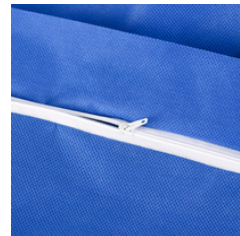

**Comfort features:**

- skin-friendly nonwoven material inside
- elasticated waistband for optimal fit
- secure and convenient closures thanks to elasticated bands on hood, arms and legs
- thumb loop for enhanced fit
- inner sewn elasticated waist, wrist, hood and ankles